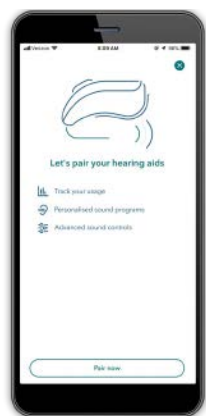

Understanding Your Hearing Aid

A hearing aid is a highly technological device that can empower you to hear better days and live your best life. This highly sophisticated communication device is programmed by your hearing care professional to meet your specific needs.

The Miracle-EarENERGY™ RIC R is roughly the size of a quarter.

TURN YOUR MIRACLE-EAR APP INTO A REMOTE CONTROL FOR YOUR HEARING AID

The Miracle-Ear App allows you to easily and quickly adjust the functions of your hearing aid so you can hear optimally in the most diverse situations. Almost all our hearing aid devices are compatible with the Miracle-Ear app, making it easier than ever for you to stay connected to the world around you.

AVAILABLE COLORS

Variety of color options to match your style

DIGITAL CHIP

Also known as the brain of the hearing aid, the digital chip amplifies and analyzes sound to provide a high definition digital sound quality.